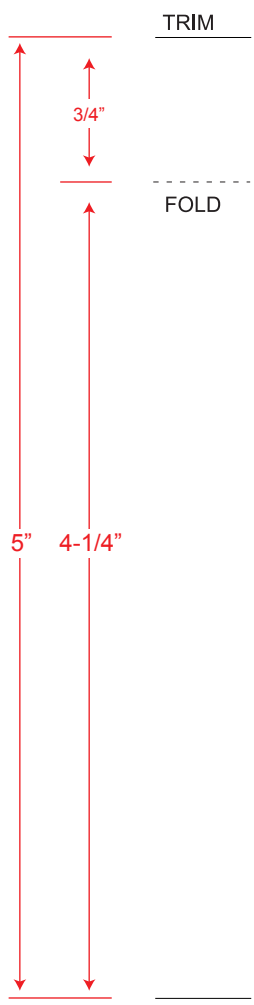

2-1/4"

TRIM
FOLD

GLENORA
WINE CELLARS

Winery • Inn • Restaurant

Setting the Standard of Excellence Since 1977

Blueberry Breeze has the lively flavor of fresh blueberries. The finish is sweet and pleasant. Enjoy this blend of white wine and blueberry juice on picnics or by the lake.